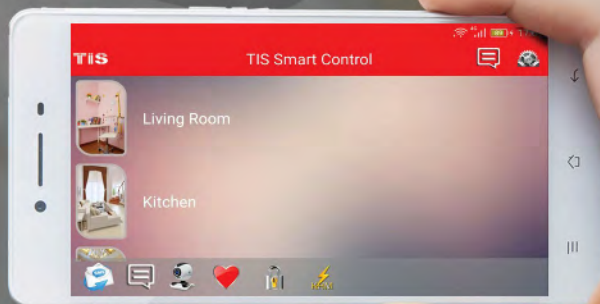

## VENERA SWITCH

If you are looking for a simple and elegantly designed panel to control your home, here's what you need. A product from our WIFI series, the Venera Switch was designed by the TIS Automation Group to help you control lights, curtain, and shutters. Venera is a wall touch switch that enables multiple management options. It only requires three steps: remove your old switch and install the new one, connect it to the Internet, then control it. Whether your residence is an apartment or a house with a big yard, once you replace the old switches, Venera is ready to go.

## iOS Application

TIS offers a free application for your iPad and iPhone to control all TIS products, helping to make your home lighting, climate, and security management simple and always under your control.

## Android Application

Our Android app suits any Android-enabled device and offers a simple DIY application to control all your home lighting, climate, security, curtains, and more.

Many other developers' applications are also available with different interfaces and graphics. Feel free to contact us for more information about all of our compatible applications.

# Intercom Door Phone System

TIS is advancing the concept of modern living by introducing a solution that goes beyond the simple functions of an intercom system and becomes a new, fully capable smart home control gadget. We are driven to enhance your life and safety with a smart home solution that combines various control features, saves energy, improves security, and supports health care.