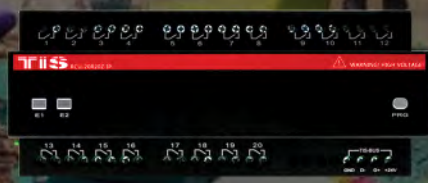

### Latching Relay Module 8 Channel 16A RLY-8CH-16A

Since it can be used to control higher current devices, the advantage of using this module is the mechanical relay, which has override access in case of network failure.

### Valve Lighting Curtain Module 12CH 10A VLC-12CH-10A

This module can be used to control 12 lighting channels, 4 sets of FCU fan speeds, or 6 sets of curtain motors.

RCU-8OUT-8IN

RCU-20R20Z-IP

RCU-24R20Z