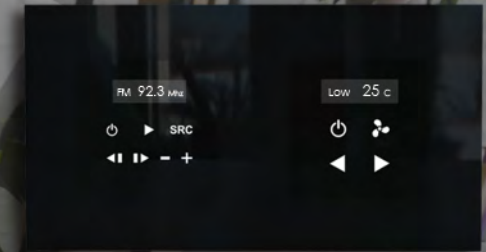

Glass Finishes

Available in white and black

Aluminum Finishes

Available in silver and gold

Plastic Finishes

Available in white and black