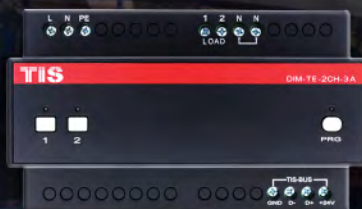

TE Dimmer 2Ch

This trailing edge dimmer is used to dim 220V LED and CFL lights.