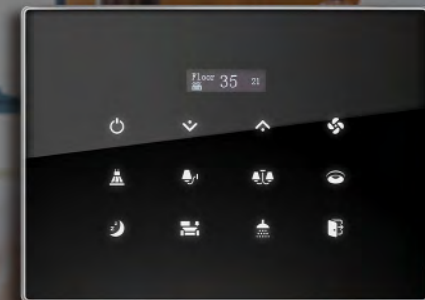

Luna Bedside

This panel is designed with a 4.3" touchscreen and 12 buttons, a temperature sensor, and a 1" OLED screen and offers a fashionable and user-friendly interface for managing climate, lighting, and moods.