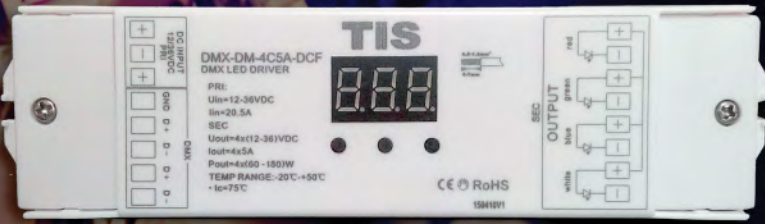

### TIS DMX 48CH Controller

This controller can manage 48 DMX addresses from different devices; many controllers can be linked together by TIS's Bus system so that an unlimited number of DMX devices can be controlled under one protocol. Each DMX gadget is able to directly control separate and/or groups of channels to create scenes, sequences, and unforgettable show effects.