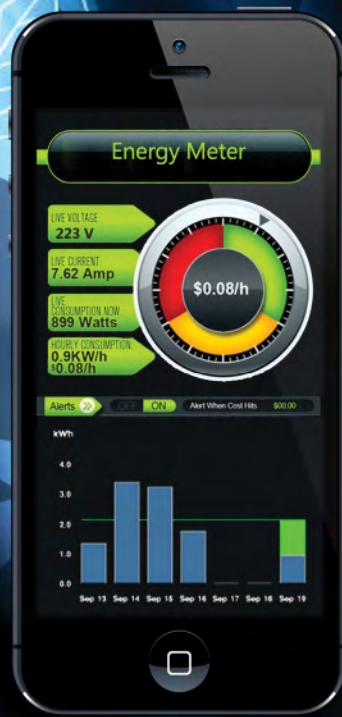

### TIS Energy Servant 10-Function

The TIS ES-10F-CM is a ceiling-mounted PIR motion detector featuring a lux level sensor as well as IR send/receive functionality. It has 32 logic lines, which allows for integration as an automatic home automation solution in an easy and affordable sensor package. Its logic capabilities enable the user to set programs and monitor room temperatures, doors, and windows. Let the TIS ES 10F sensor take control of a room's AC system and lighting to ensure the most efficient use of systems.

### TIS BUS PIR Motion Sensor

The PIR-CM is one of our economical motion detectors and is suitable for areas of motion detection priority.

### Smart Bat, Ultrasonic Motion Detector

The TIS BAT-CM ultrasonic sensor works with occupancy detection and is great for large spaces in residential and commercial projects. This sensor is used in cooperation with the TIS dry input interface device and requires an external 124VDC power source.

# Energy Meter

TIS Energy Meter module is intended for energy measurements and can be used in residential, industrial and utility applications. This device records energy consumption and communicates this information to the supplier for monitoring and billing and to the user to have an idea of consumption so that he/she can take energy efficiency policies in consideration if needed. The TIS smart Energy Meter provides hourly, weekly and annual record of energy consumption and report at least daily.