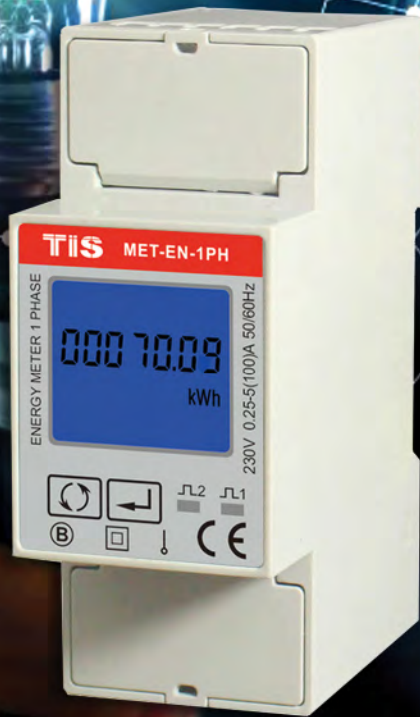

### TIS Energy Servant 10-Function

The TIS ES-10F-CM is a ceiling-mounted PIR motion detector featuring a lux level sensor as well as IR send/receive functionality. It has 32 logic lines, which allows for integration as an automatic home automation solution in an easy and affordable sensor package. Its logic capabilities enable the user to set programs and monitor room temperatures, doors, and windows. Let the TIS ES 10F sensor take control of a room's AC system and lighting to ensure the most efficient use of systems.

### TIS BUS PIR Motion Sensor

The PIR-CM is one of our economical motion detectors and is suitable for areas of motion detection priority.

### Smart Bat, Ultrasonic Motion Detector

The TIS BAT-CM ultrasonic sensor works with occupancy detection and is great for large spaces in residential and commercial projects. This sensor is used in cooperation with the TIS dry input interface device and requires an external 124VDC power source.

# Energy Meter

TIS Energy Meter module is intended for energy measurements and can be used in residential, industrial and utility applications. This device records energy consumption and communicates this information to the supplier for monitoring and billing and to the user to have an idea of consumption so that he/she can take energy efficiency policies in consideration if needed. The TIS smart Energy Meter provides hourly, weekly and annual record of energy consumption and report at least daily.