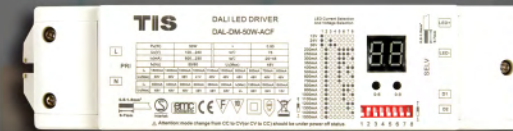

DALI LED Driver 1 CH 50W

Match the DALI standard with this 1-channel driver. The address can be set manually by the easy-to-read LCD screen or automatically by the TIS system. The driver has a built-in power supply that can be set by dipswitch as 12-32V DC, and it can be set to control both constant current or constant volt LED lights. It is also compatible with the TIS DALI controller.