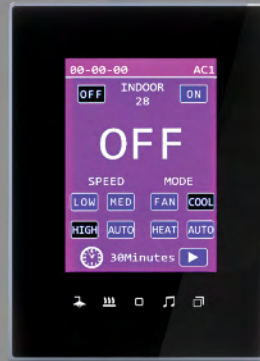

Luna TFT LCD Panel

This panel, with a 4.3" LCD touchscreen and temperature sensor, offers a stylish and sophisticated interface for managing lighting, music, climate, motors, security, moods, and other third-party devices. It will also display reminders and alerts via the high-resolution screen.